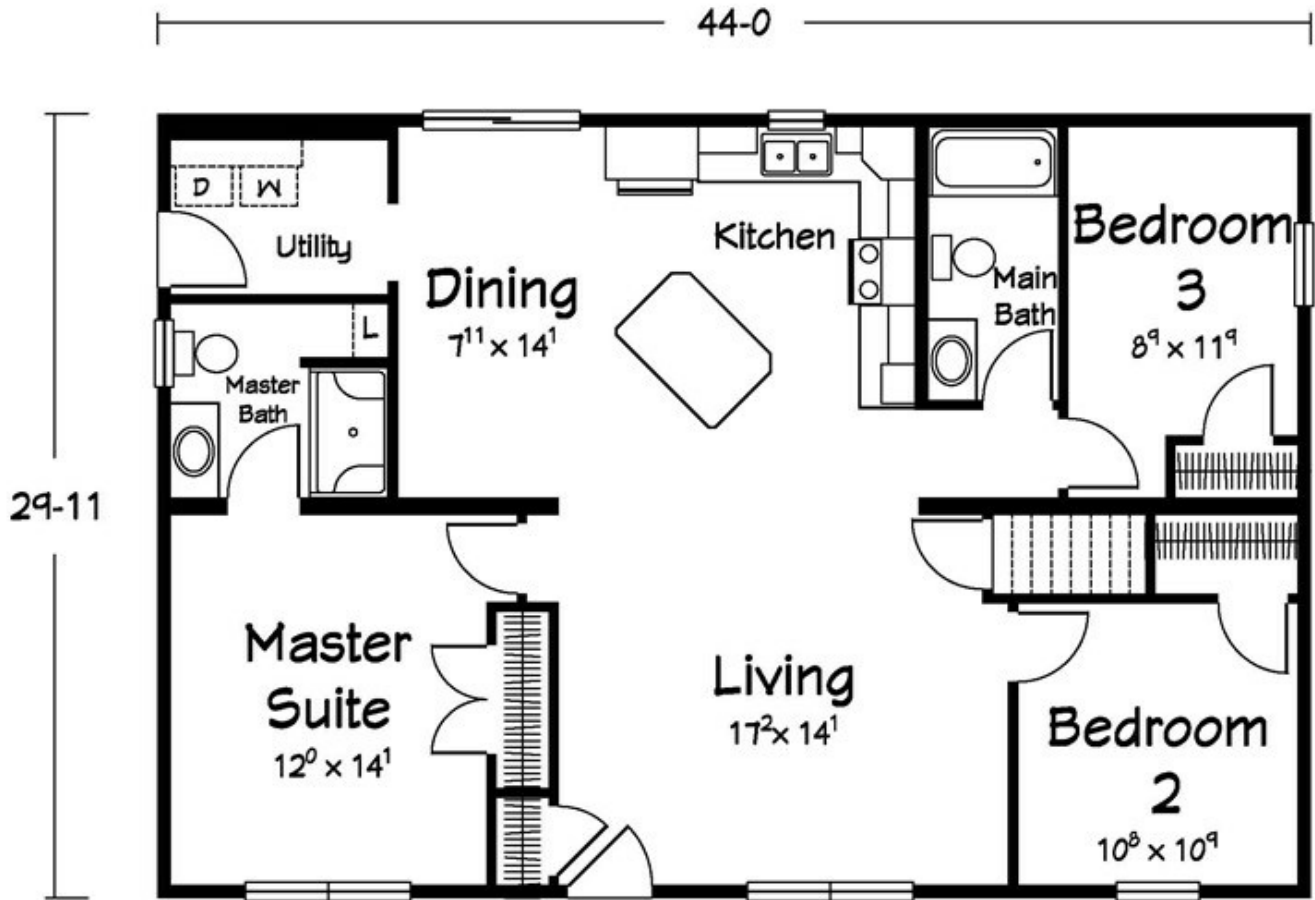

Harvest Gold Floor plan number: 030113P9366AB

3 beds • 2 baths • 1440 sq.ft. • 30' width • 48' depth

Our home building facilities invest in continuous product and process improvements. Plans, dimensions, features, materials, specifications and availability are subject to change without notice or obligation. Renderings and floor plans are representative likenesses of our homes and may differ from the actual homes. We invite you to tour a Home Center near you and inspect the highest value in quality housing available or call (607) 432-9023 to speak with a Home Consultant. Copyright 2017, CMH. All rights reserved.