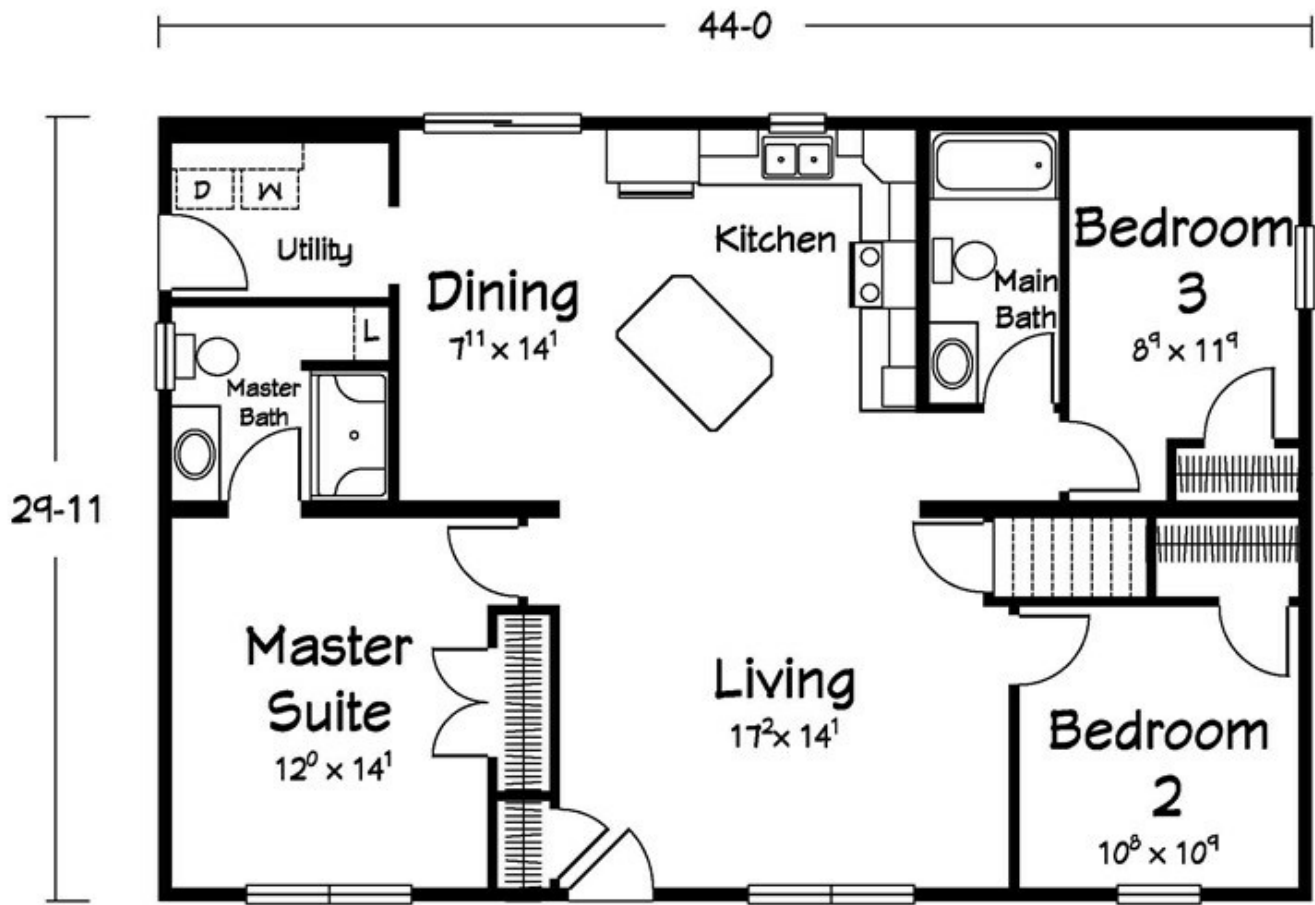

Harvest Gold

Harvest Gold Floor plan number: 030113P9366AB

3 beds • 2 baths • 1440 sq.ft. • 30' width • 48' depth

Our home building facilities invest in continuous product and process improvements. Plans, dimensions, features, materials, specifications and availability are subject to change without notice or obligation. Renderings and floor plans are representative likenesses of our homes and may differ from the actual homes. We invite you to tour a Home Center near you and inspect the highest value in quality housing available or call (607) 432-9023 to speak with a Home Consultant. Copyright 2017, CMH. All rights reserved.